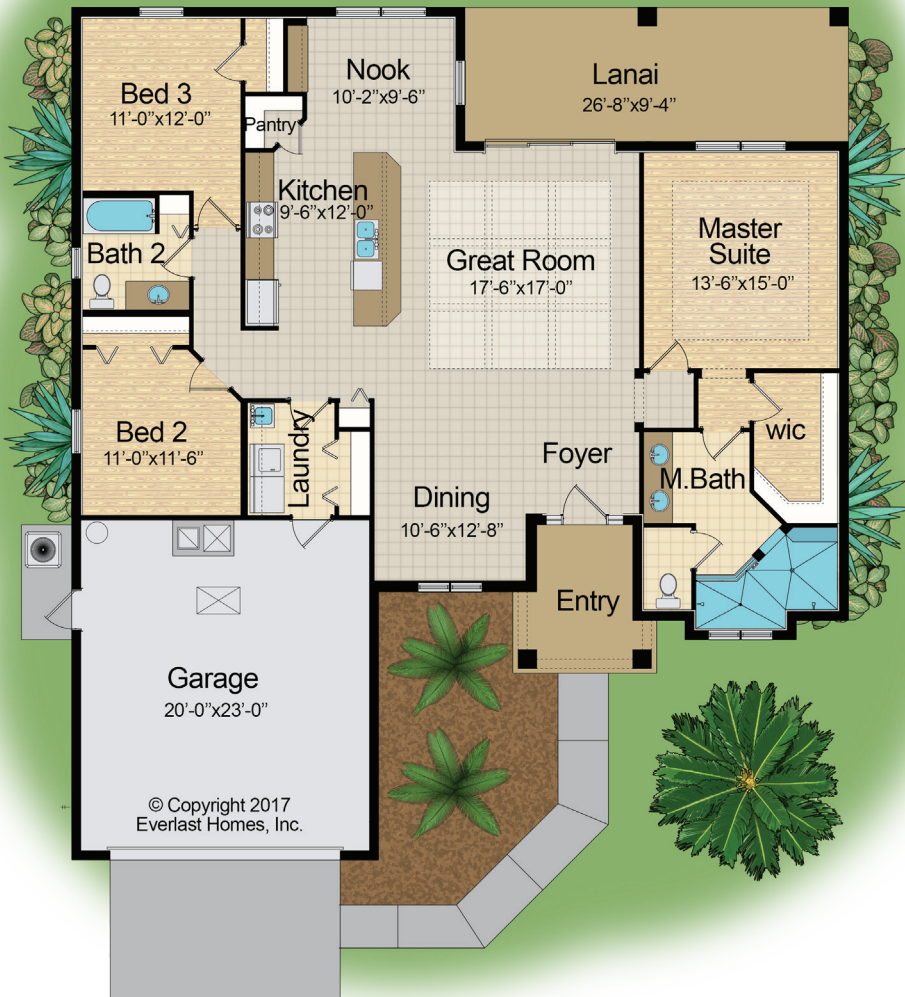

MAGNOLIA

Square Footage	
Living	1,853
Garage	502
Lanai	249
Entry	78
Total	2,682

All dimensions and specifications are approximate and subject to change in the field. Rendering and floorplan are for illustrative purpose only and may not reflect actual characteristics of the actual home. Please discuss options with your sales person.